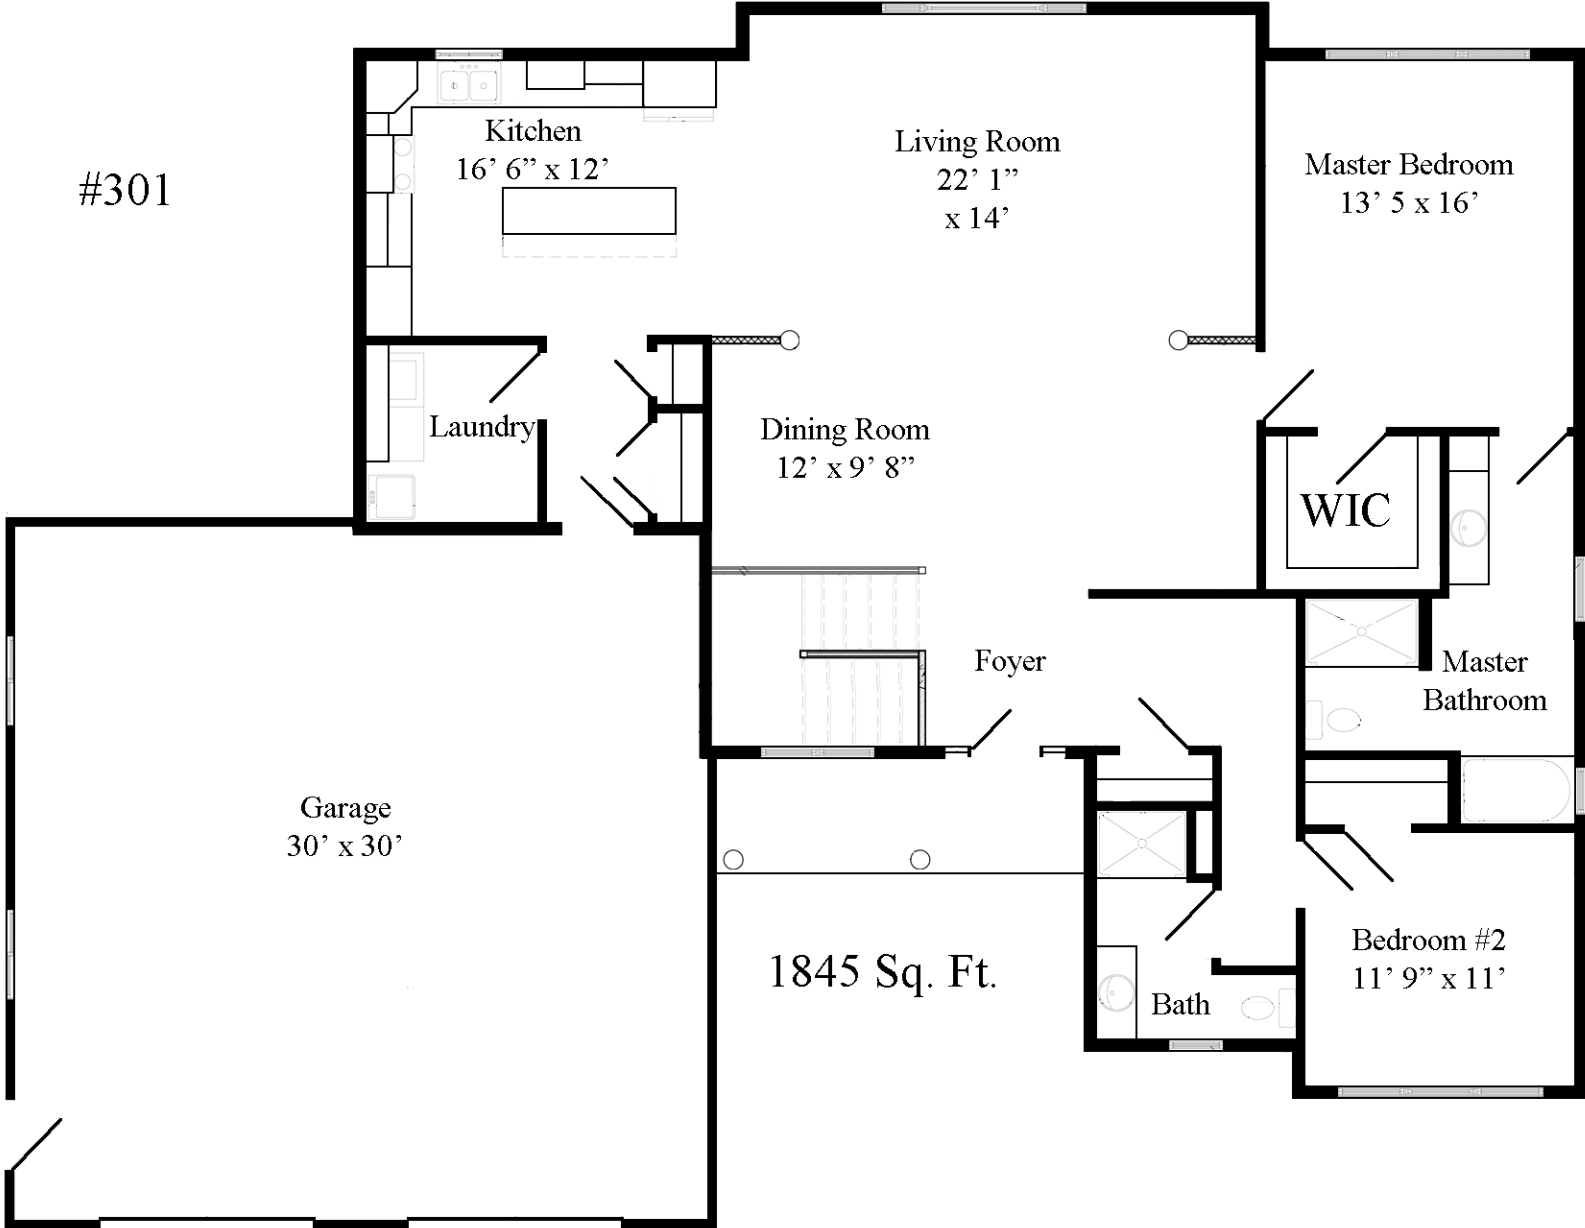

#301

Kitchen
16' 6" x 12'

Living Room
22' 1" x 14'

Master Bedroom
13' 5" x 16'

Laundry

Dining Room
12' x 9' 8"

WIC

Foyer

Master Bathroom

Garage
30' x 30'

1845 Sq. Ft.

Bath

Bedroom #2
11' 9" x 11'